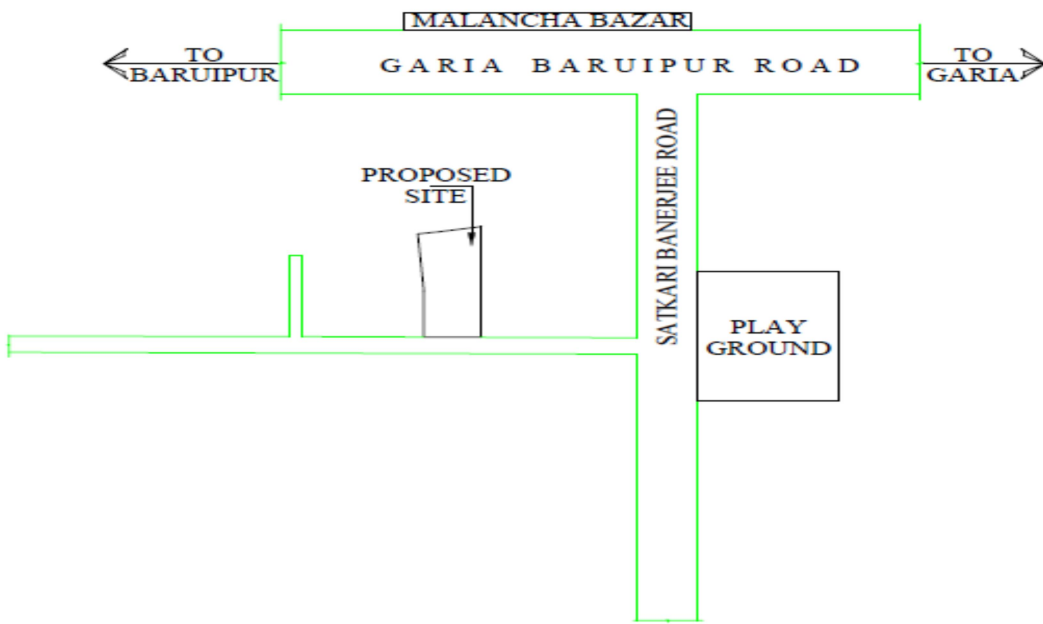

# ALCAZAR GROUP

DEVELOPER / CONTRACTOR

348/202, Netaji Subhas Chandra Bose Road  
700047

Location Map with Latitude and Longitude for the Project named **ALCAZAR NEST** at Holding No. 108/2, Satkari Banerjee Road Under Ward No. 22 Of Rajpur Sonarpur Municipality, RS Dag & LR Dag No. 386, RS Khatian No - 283 & 716, LR Khatian No. 2779, 2780, 2782, 2818, JL No. 79, Mouza - Mahinagar, PS - Sonarpur, Dist -24 Pgs(S), Pin – 700145, WB, India:

Latitude: 22.398013291519987

Longitude: 88.42240326701642

## LOCATION PLAN

SCALE = 1:4000

## SITE PLAN

SCALE = 1:600

**ALCAZAR GROUP**

*Dipankar S.*  
**Partner**

Date: 22-05-2026