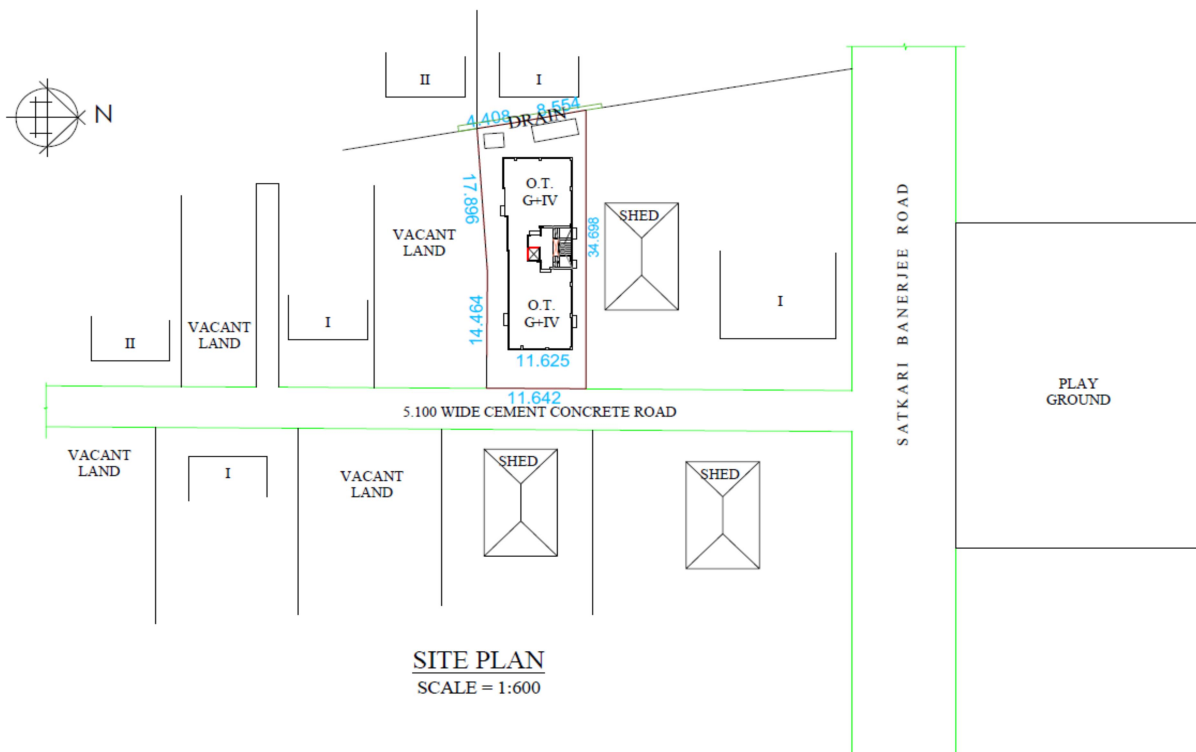

# ALCAZAR GROUP

DEVELOPER / CONTRACTOR

348/202, Netaji Subhas Chandra Bose Road  
700047

Location Map with Latitude and Longitude for the Project named **ALCAZAR NEST** at Holding No. 108/2, Satkari Banerjee Road Under Ward No. 22 Of Rajpur Sonarpur Municipality, RS Dag & LR Dag No. 386, RS Khatian No - 283 & 716, LR Khatian No. 2779, 2780, 2782, 2818, JL No. 79, Mouza - Mahinagar, PS - Sonarpur, Dist -24 Pgs(S), Pin – 700145, WB, India:

Latitude: 22.398013291519987

Longitude: 88.42240326701642

## LOCATION PLAN

SCALE = 1:4000

## SITE PLAN

SCALE = 1:600

**ALCAZAR GROUP**

*Dipankar S.*  
**Partner**

Date: 22-05-2026